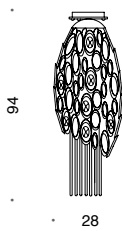

**448/6**  
6 x G9 LED  
MAX 33W

**D**

**448/5+3**  
doppia accensione  
double switch  
5 x G9 LED  
MAX 33W  
+ 3 LED x 1W  
369 lumen  
2700 K

**448/5**  
5 x G9 LED  
MAX 33W

**D**

**448/3+3**  
doppia accensione  
double switch  
3 x G9 LED  
MAX 33W  
+ 3 LED x 1W  
369 lumen  
2700 K

**448/3**  
3 x G9 LED  
MAX 33W

**D**

**448/8+3PF**

doppia accensione  
double switch  
8 x G9   
MAX 33W  
+ 3 LED x 1W  
369 lumen  
2700 K

**448/8PF**  
8 x G9   
MAX 33W

**D****448/5+3PF**

doppia accensione  
double switch  
5 x G9   
MAX 33W  
+ 3 LED x 1W  
369 lumen  
2700 K

**448/5PF**  
5 x G9   
MAX 33W

**D****448/3+3PF**

doppia accensione  
double switch  
3 x G9   
MAX 33W  
+ 3 LED x 1W  
369 lumen  
2700 K

**448/3PF**  
3 x G9   
MAX 33W

**D****448/84PF**

8 x G9   
MAX 33W