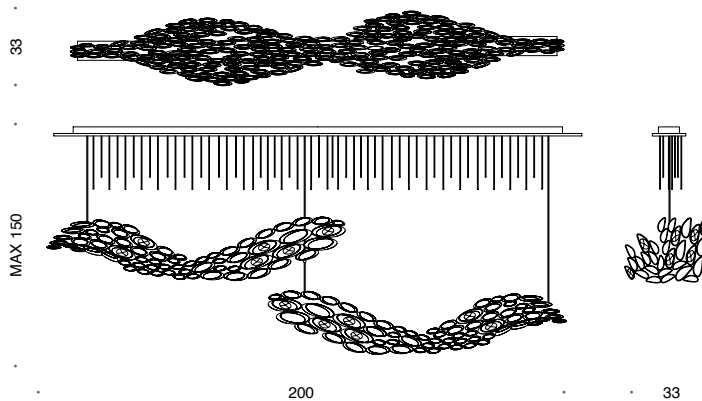

chrysalis

DESIGN **CRISTIAN FELTRIN**

Telaio in metallo, disponibile nelle seguenti finiture:

- oro chiaro
- pure steel
- black aubergine
- nichel nero

Catene pendenti in rame con finitura nichel satinato o dorate.

Negli articoli 448/6+3 (448/6), 448//6+5P (448/6P) gli articoli sono forniti di serie senza catene pendenti.

La collezione è decorata con cristalli trasparenti.

Disponibile realizzazioni su misura.

Metal frame, available in the following finishes:

- light gold
- pure steel
- black aubergine
- black nickel

Copper pendant chains in satin nickel or golden finish.

Articles 448/6+3 (448/6), 448/6+5P (448/6P) are supplied standard without pendant chains.

The collection is decorated with transparent crystals.

Custom-made sizes available.

448/2000LED
2 x striscia LED 46W
3456 lumen
3200 K

D

448/27
27 x G9 LED
MAX 33W

D