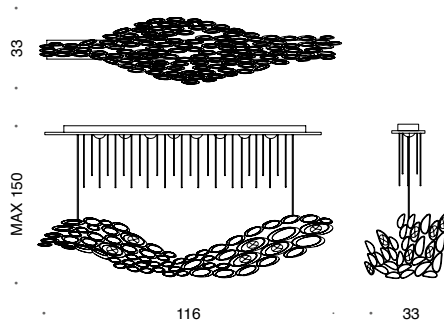

448/8SLED
8 LED x 2W
1552 lumen
2700 K

D